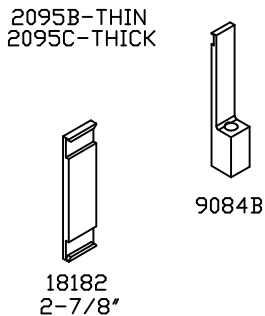

WIRE GUIDE
SPRINGS

CLINCHER
SLIDES

DRIVING SLIDES

FACE PLATE
ADJ. SLIDES

SWIVEL
HOLDERS

SWIVEL OP.
SPRINGS

MOUNTING

SWIVEL OP.
HUBS