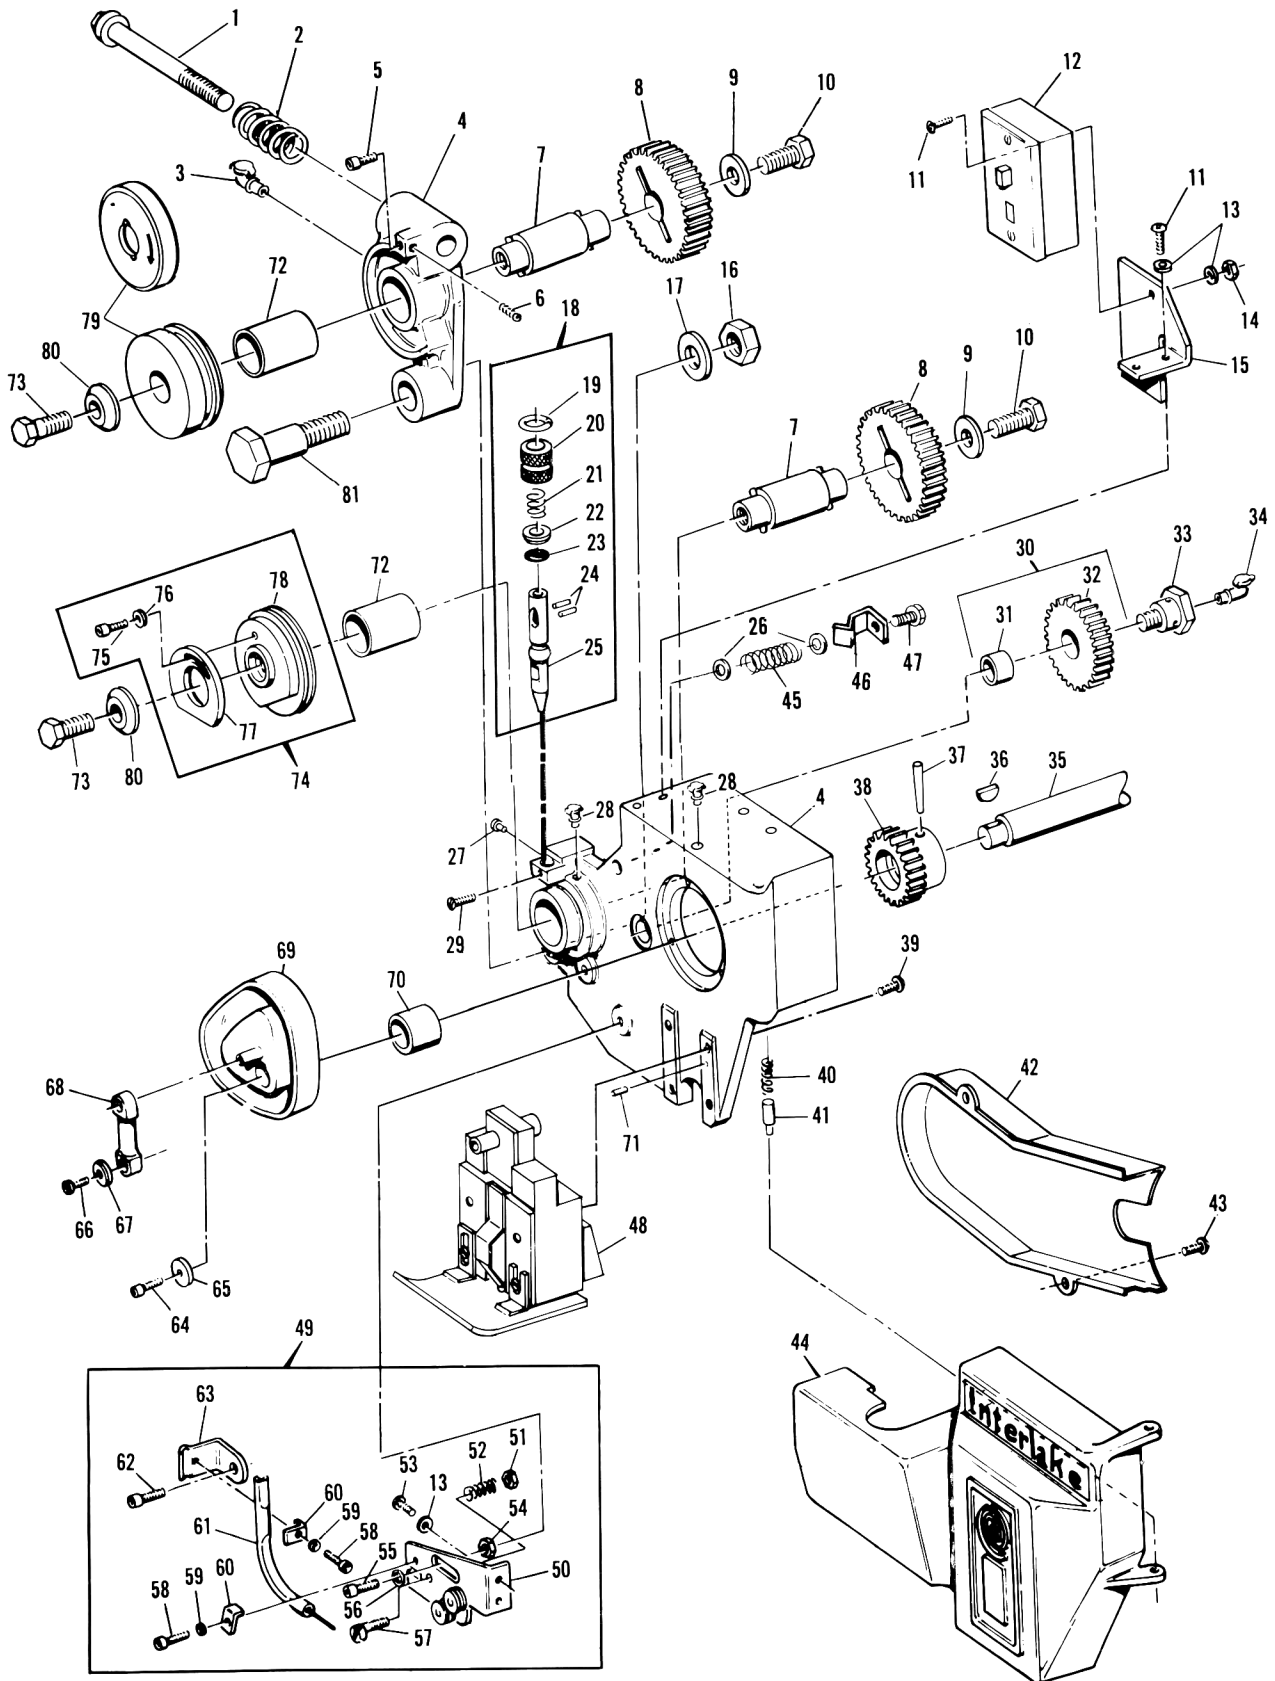

HF SILVERSTITCHER 1 1/4" CROWN HEAD PLATE ASSEMBLY

FIGURE 1

Index Number	Part Number	Part Name	Number Required	Index Number	Part Number	Part Name	Number Required
1	CB-580	Compression Spring Stud	1	41	CB-2062	Hinge Pin	2
2	CB-526	Compression Spring-Flat Wire	1	42	CB-27	Gear Guard	1
	CB-526-A	Compression Spring-Arcuate Wire	1	43	CB-112	#8-32 x 5/16" Rd.Hd. Screw	2
3	CB-45-H	Oil Cup	1	44	CBB-69-L	Cover	1
4	CBB-47-J2	Head Plate & Hinge Assembly (Includes Index Nos. 1, 2, 3, 5, 6, 16, 17, 27, 28, 29, 70, 71 & 81)	1	45	CB-364	Spring	1
5	CB-141	1/4-20 x 1/4" Soc. Set Screw	1	46	CB-2247	Latch	1
6	CB-596	5/16-18 x 5/8" Dog Point Set Screw	1	47	CB-2249	Screw	1
7	CBB-29-A	Feed Wheel Shaft & Pin Assy.	2	48	SEE PAGE 4 FOR EXPLODED VIEW		
8	CB-28	Feed Wheel Gear	2	49	CBBB-1293-A	Wire Straightener & Guide Assy.	1
9	CB-329	Flat Washer	2	50	CBB-1293-A	Bracket and Roller Assy.	1
10	CB-35-A	5/16-18 x 5/8" Hex Hd.Screw	2	51	CB-860-C	Elastic Stop Nut	1
11	CB-126	#10-32 x 3/8" Rd.Hd.Mach.Scr.	4	52	CA-9069	Spring	1
12	CB-285-A2	Manual Starting Switch	1	53	CB-46	#10-32 x 1/2" Rd.Hd. Screw	2
13	CB-988	#10 Lockwasher	6	54	CB-102	5/16-18" Hex Jam Nut	1
14	CB-278	#10-32 Nut	2	55	CB-110-C	5/16-18 x 1-1/2" Soc.Hd. Capscrew	1
15	CB-2069	Switch Bracket	1	56	CB-371-B	5/16" Lockwasher	1
16	CB-735	1/2-20" Hex Jam Nut	1	57	CB-1299	Eccentric	1
17	CB-734	1/2" Lockwasher	1	58	CR-128	#8-32 x 1/2" Soc.Hd. Capscrew	2
18	CBB-340	Check Pawl Assembly	1	59	CB-1262	Washer	2
19	CB-517	Wire Check Pin Retainer	1	60	CB-1296	Wire Tube Clamp	2
20	CB-515	Wire Check Sleeve	1	61	CB-1301-A	Wire Feed Tube	1
21	CB-337	Check Pawl Spring	1	62	CB-388	5/16-18 x 5/8" Soc.Hd. Capscrew	1
22	CB-335	Spring Retaining Washer	1	63	CB-1295-A	Bracket	1
23	CB-340	Lock Ring	1	64	CB-77	Cam Screw	1
24	CB-516	Wire Check Pin	2	65	CB-76-B	Cam Washer	1
25	CB-513	Check Pawl Body	1	66	CB-79	Link Screw	2
26	CB-2125	Washer	2	67	CB-80	Link Washer	2
27	CB-681	Stop Pin	1	68	CB-81	Driver Link	1
28	CB-45	Oil Cup	1	69	CBB-74-E-1	Cam and Stud Assembly	1
29	CK-29	#10-32 x 5/8" Rd.Hd.Screw	1	70	CB-105	Head Plate Bushing	1
30	CBB-26-2	Idler Gear and Bushing	1	71	CB-118	Dowel Pin	1
31	CB-712-1	Bushing	1	72	CB-1153-A	Bronze Bearing	2
32	CB-26-1	Idler Gear	1	73	CB-35-C	3/8-16 x 5/8" Hex Hd.Screw	2
33	CB-61-B	Idler Gear Stud - (L.H. Thread)	1	74	CBB-36-G	R.H. Feed Wheel Assy.Flat Wire	1
34	CB-45-E	Oil Cup	1		CBB-36-H-1	R.H. Feed Wheel Assy. Arcuate Wire	1
35	CB-107-N4	Drive Shaft (16" Stitcher)	1	75	CB-325	1/4-20 x 1/2" Soc.Hd. Capscrew	1
	CB-107-P4	Drive Shaft (25" Stitcher)	1	76	CB-806	Washer	1
36	CB-75	Woodruff Key	1	77	CB-804-A	Feed Wheel Cam	1
37	CB-106	Drive Gear Taper Pin	1	78	CB-36-H-1	R.H. Feed Wheel - Arcuate	1
38	CB-104	Drive Gear	1		CB-36-G	R.H. Feed Wheel -Flat Wire	1
39	CB-110-A	5/16 x 18 x 1-1/4" Soc. Hd. Capscrew	3	79	CB-32-G	L.H. Feed Wheel - Flat Wire	1
40	CB-128	Spring	2		CB-32-F-1	L.H. Feed Wheel - Arcuate	1
				80	CB-34-D	Washer	2
				81	CB-577-A	Hinge Stud	1