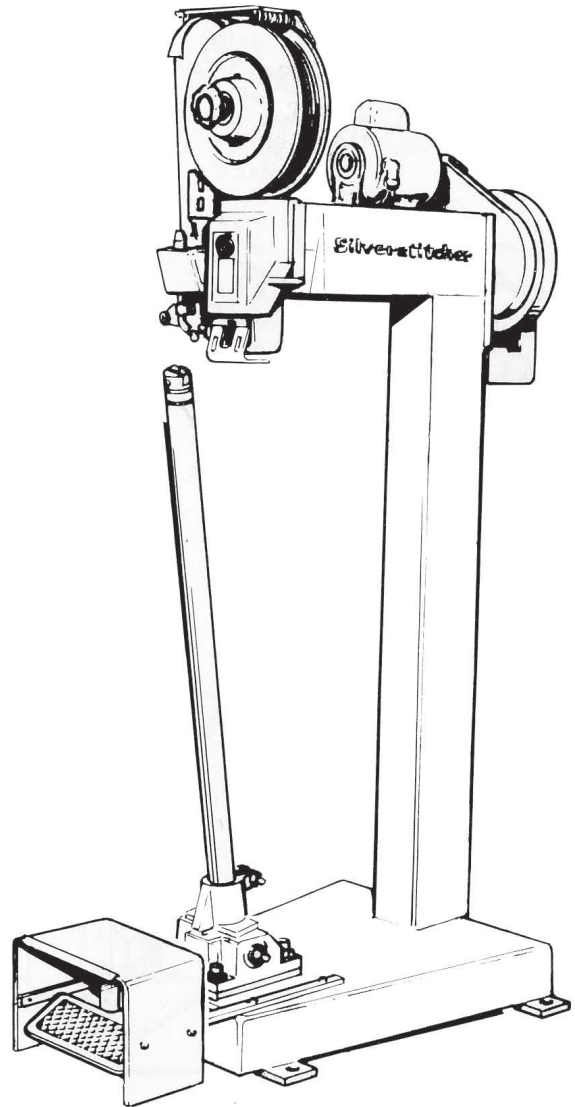

COMPANY INC.

solving your wire stitching needs for 125 years...

**ISP** Stitching & Bindery Products

**HF SILVERSTITCHER**  
**1 1/4" CROWN**

**SUPPLEMENT TO**  
**HF**  
**SILVERSTITCHER**  
**FORM 1236**  
**PARTS LIST**

# HF SILVERSTITCHER 1 1/4" CROWN SLIDE BOX, FORMER & FACE PLATE ASSEMBLIES

FIGURE 2

Index Number	Part Number	Part Name	Number Required	Index Number	Part Number	Part Name	Number Required
1	CBB-86-C2	Face Plate Assembly	1	17	CB-58-H7	Left Former Leg-Flat Wire	1
2	CB-86-C2	Face Plate	1		CB-58-F7	Left Former Leg-Arcuate Wire	1
3	CB-89-C	Supporter Spring	1	18	CB-651	#10-32 x 1/2" Soc.Hd. Capscrew	2
4	CB-126	10-32 x 3/8" Rd.Hd. Screw	1	19	CBB-111-C	Anvil Plate & Pin Assembly	1
5	CB-988	#10 Lockwasher	1	20	CB-114	Spring	1
6	CB-1262	Washer	1	21	CB-1101	Gripper Pin	1
7	CBBB-83-P9	Former & Driver Assembly	1	22	CB-116-N4	Anvil	1
		.103 x .028 Flat Wire	1	23	CBB-115-G2	Slide Box Assembly	1
	CBBB-83-M9	Former & Driver Assembly	1	24	CB-352	#10-32 x 1/2" Flat Hd. Screw	4
		.103 x .020 Arcuate Wire	1	25	CBB-1130	Anvil Support Plate	1
8	CBB-82-B4	Driver Bar & Stud Assy.	1		CB-1130	Plate (only)	1
9	CB-117-Y5	Driver End - Flat Wire	1		CB-92-A	Pin (only)	1
	CB-117-Z5	Driver End - Arcuate Wire	1	26	CB-284	Dowel Pin	1
10	CB-91-B	Supporter Stud	1	27	CB-115-G2	Slide Box	1
11	CBB-83-Q2	Former Housing, Roller & Stud Assembly	1	28	CB-45	Oiler	3
12	CB-55-D	Former Leg Screw	6	29	CB-54-A	Cutter Tube Clamp	1
13	CB-93-J	Supporter	1	30	CB-53	5/16-18 x 3/4" Soc.Hd. Capscrew	1
14	CB-60-H7	Right Former Leg-Flat Wire	1	31	CB-52-J2	Cutter Tube-Flat Wire	1
	CB-60-F7	Right Former Leg-Arcuate Wire	1		CBB-52-K2	Cutter Tube-Arcuate Wire	1
15	CB-57-E	Cutter Blade-Flat Wire	1	32	CB-988-A	#8 Lockwasher	2
	CB-57-G3	Cutter Blade-Arcuate Wire	1	33	CB-401	#8-32 x 3/8" Rd.Hd. Screw	2
16	CB-56-I	Screw	4	34	CB-2112	Finger Guard	1
				35	CB-51	1/4-20 x 3/4" Soc. Hd. Capscrew	3